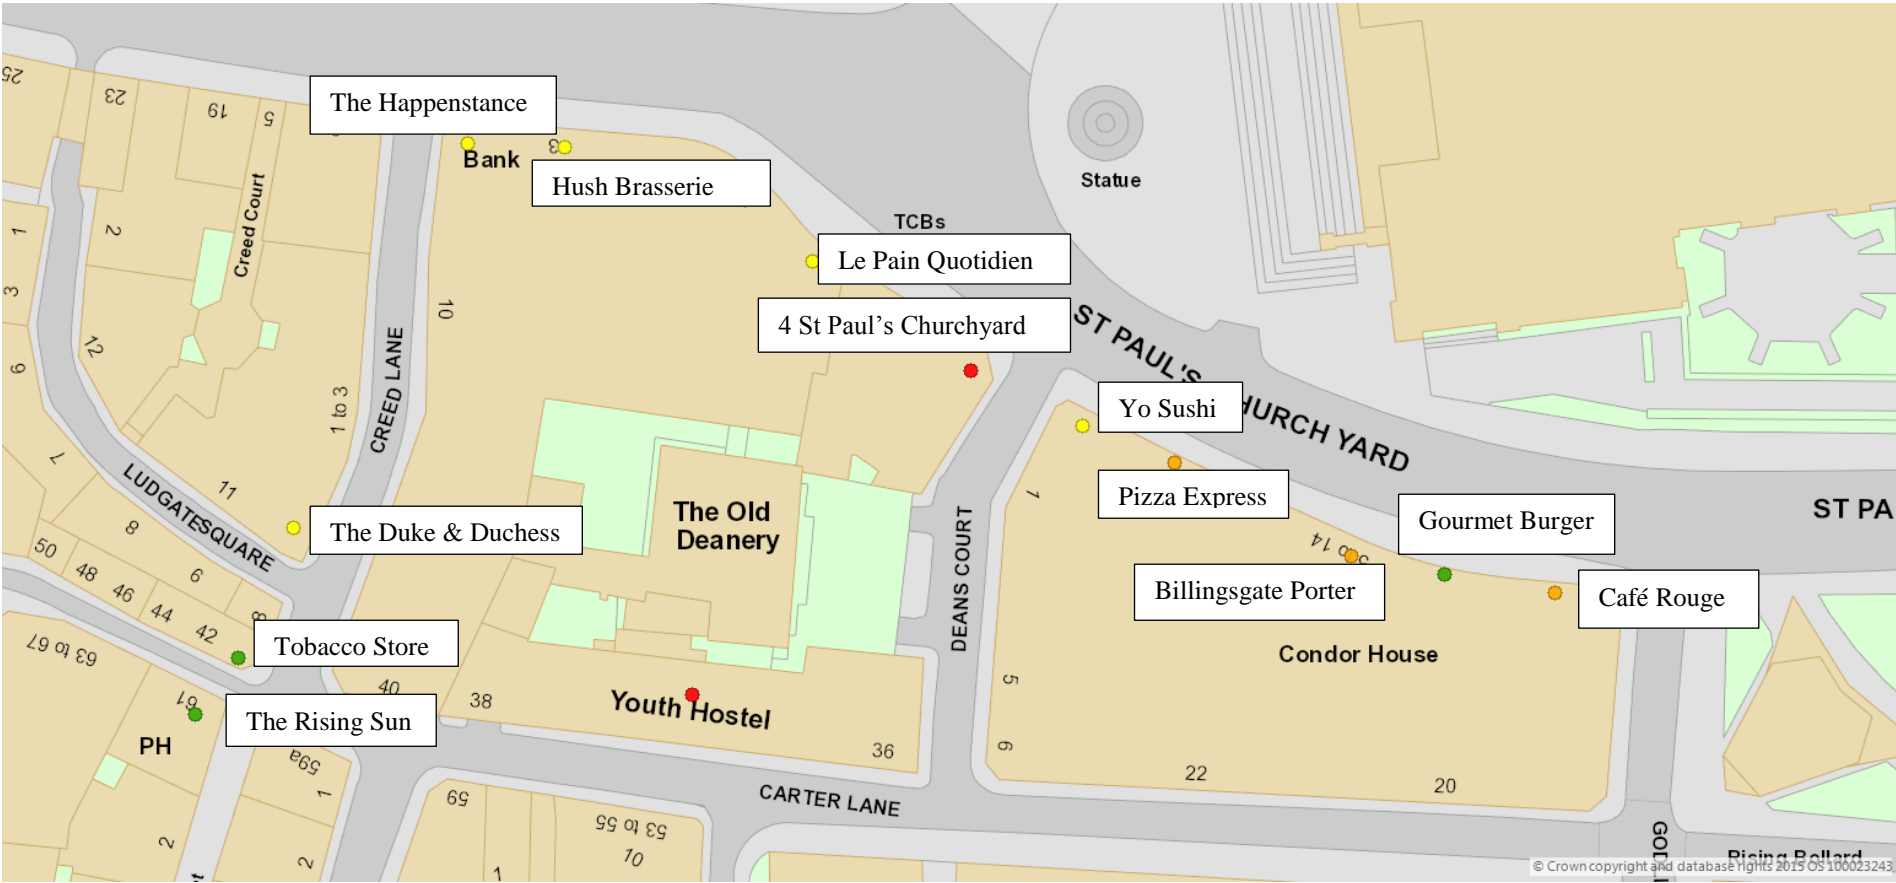

**Vicinity map for 4 St. Paul's Churchyard**

Latest terminal hour for a licensable activity

Up to 23:00

23:01 to 00:00

00:01 to 02:00

02:01 or later

**Coppa Club, 4 St Paul's Churchyard, EC4M 8AY**

Latest permitted hours for alcohol sales +  
later licensable hours if applicable

The Rising Sun	23:00
St. Paul's Tobacco Store	23:00
The Duke And Duchess	00:00
The Happenstance	23:30 (Late Night Refreshment – 00:00)
Hush Brasseries	00:00
Le Pain Quotidien	23:00 (Late Night Refreshment – 23:30)
Yo Sushi	23:00 (Late Night Refreshment – 23:30)
Pizza Express	00:00 (Late Night Refreshment – 00:30)
The Billingsgate Porter	23:45 (Late Night Refreshment – 00:30)
Gourmet Burger	23:00
Café Rouge	00:00 (Late Night Refreshment – 01:00)
Youth Hostel	00:00 (Late Night Refreshment – 05:00)